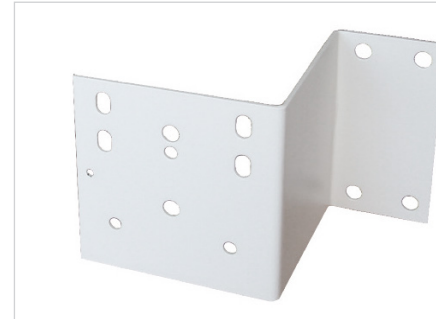

Extending brackets

Extending brackets 10 to 20 cm