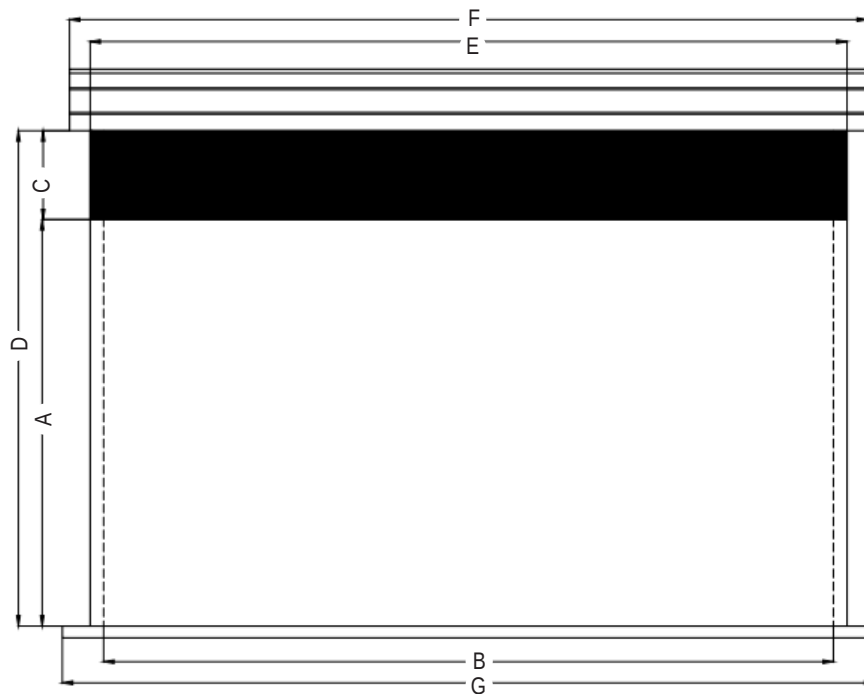

## Front view

- A Image height
- B Image base
- C Extradrop
- D Overall fabric height
- E Overall fabric base
- F Casing length
- G Weighing bar length

A particularly silent and design screen, easily installed for ALR projections.

## Technical data

ALR SERIES 3 Reference	A cm	B cm	C cm	D cm	E cm	F cm	G cm
<b>Format 16:9 Extra-drop 30 cm</b>							
SE3AL112200 (90")	111	192	30	141	200	220	216
SE3AL135240 (108")	134	232	30	164	240	260	256

## Side view

Casing side view

Casing