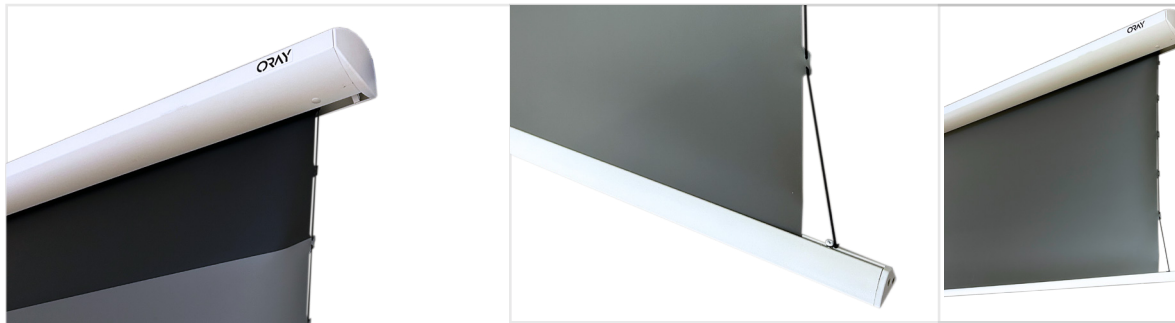

## Front view

- A Image height
- B Image base
- C Extradrop
- D Overall fabric height
- E Overall fabric base
- F Casing length
- G Weighing bar length

A particularly silent and design screen, easily installed for ALR projections.

- Grey projection surface for UST (Ultra Short Throw) and ALR (Ambient Light Rejection) projections
- Tensioned screen
- Aluminium profile casing with white epoxy finish
- Mixed wall/ceiling mounting