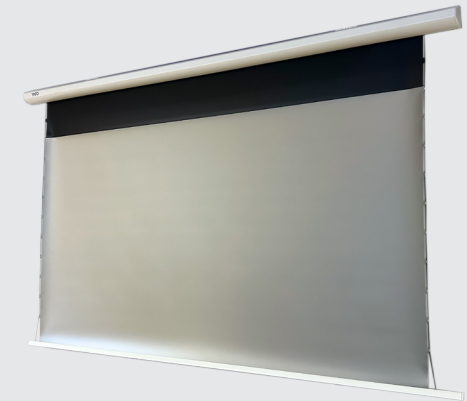

## Front view

- A Image height
- B Image base
- C Extradrop
- D Overall fabric height
- E Overall fabric base
- F Casing length
- G Weighing bar length

A particularly silent and design screen, easily installed for ALR projections.

- Grey projection surface for UST (Ultra Short Throw) and ALR (Ambient Light Rejection) projections
- Tensioned screen
- Aluminium profile casing with white epoxy finish
- Mixed wall/ceiling mounting