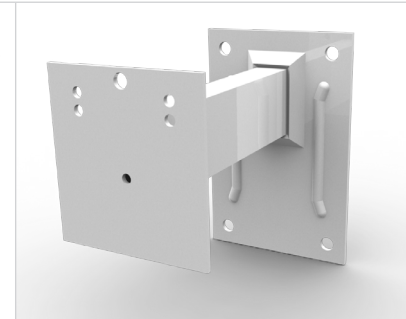

Extending brackets 30 to 40 cm

Extending brackets

Dimension	Reference
10cm	OPTECAR10
20cm	OPTECAR20
30cm	OPTECAR30HCM4
40cm	OPTECAR40HCM4

Chemin de Beaurepaire
91410 DOURDAN - FRANCE
Tel +33 1 64 59 94 54

www.oray.fr