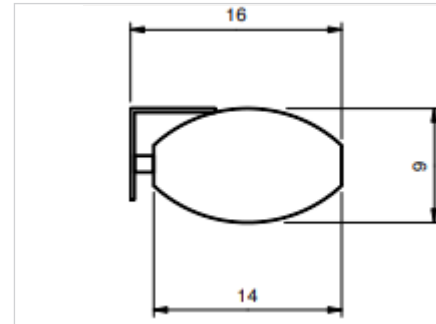

Side view

Casing side view